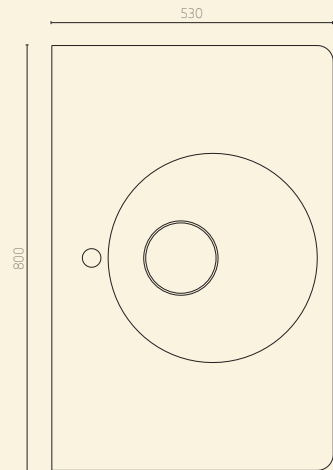

TONO Elements: Washbasins

Ceramic Basin Wall Mounted 800

- Features:
- Clicker waste with ceramic cover
 - Overflow CL10
 - Nk Protect/Compact Ceramic Technology
 - Chemical resistant
 - Easy-clean surface

Krion Basin Wall Mounted 800

- Features:
- Clicker waste with Krion® cover
 - Hidden Overflow CL10
 - Krion® Stone is Greenguard Gold Certified

- Finishes:
-  Noken Ceramic®

- Finishes:
-  Krion® Stone

TONO Elements: Washbasins