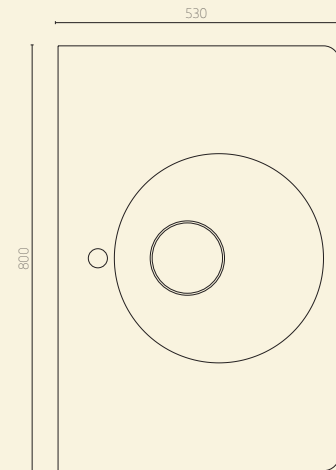

TONO Elements: Washbasins

Ceramic Basin Wall Mounted 800

- Features:
- Clicker waste with ceramic cover
 - Overflow CL10
 - Nk Protect/Compact Ceramic Technology
 - Chemical resistant
 - Easy-clean surface

Krion Basin Wall Mounted 800

- Features:
- Clicker waste with Krion® cover
 - Hidden Overflow CL10
 - Krion® Stone is Greenguard Gold Certified

- Finishes:
-  Noken Ceramic®

- Finishes:
-  Krion® Stone

TONO Elements: Washbasins