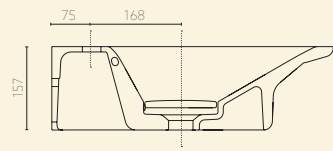

TONO Elements: Washbasins

Ceramic Basin Wall Mounted 800

- Features:
- Clicker waste with ceramic cover
 - Overflow CL10
 - Nk Protect/Compact Ceramic Technology
 - Chemical resistant
 - Easy-clean surface