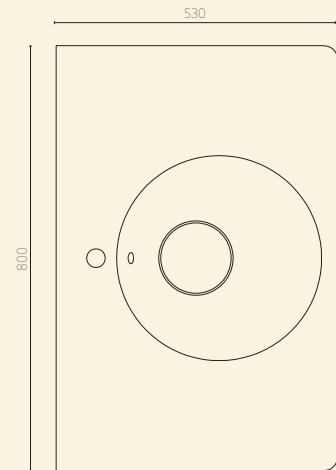

TONO Elements: Washbasins

Ceramic Basin Wall Mounted 800

- Features:
- Clicker waste with ceramic cover
 - Overflow CL10
 - Nk Protect/Compact Ceramic Technology
 - Chemical resistant
 - Easy-clean surface

Krion Basin Wall Mounted 800

- Features:
- Clicker waste with Krion® cover
 - Hidden Overflow CL10
 - Krion® Stone is Greenguard Gold Certified

- Finishes:
-  Noken Ceramic®

- Finishes:
-  Krion® Stone

TONO Elements: Washbasins