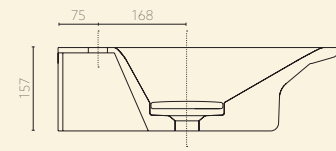

TONO Elements: Washbasins

Stone Basin Wall Mounted 800

1. Features:
2. Stone cover available with fixed waste
   - Hand finished matt surface
   - Stone Protection coating to resist stains and bacteria
   - Metal bracket
   - Without overflow

Note:
Stone is a natural product which may be subject to variations in shade. The colour of the material supplied may differ slightly from that shown. Stone basins are supplied without an overflow system

1. Finishes:
2. Habana Dark
   - Capuccino Grey
   - Calgary