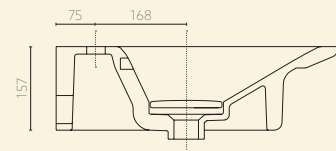

TONO Elements: Washbasins

Ceramic Basin Wall Mounted 800

- Features:
- Clicker waste with ceramic cover
 - Overflow CL10
 - Nk Protect/Compact Ceramic Technology
 - Chemical resistant
 - Easy-clean surface