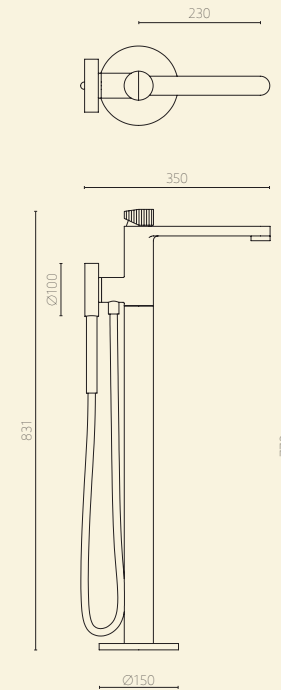

TONO Elements: Brassware

Bidet Mixer

Features:
 Ø35 mm Ceramic cartridge
 Flow rate: 5.7 l/min at 3 bar
 Cartridge reliability meeting:
 European standard EN 817 and
 American standard ASME A112.18.1M
 Adjustable aerator
 Aerator for different building ratings available
 Ni-Cr coating tested to EN 248
 Flexi hose 3/8" connection, length 400mm
 Optional Ø48mm washer included

Bidet Mixer Lever

Features:
 Ø35 mm Ceramic cartridge
 Flow rate: 5.7 l/min at 3 bar
 Cartridge reliability meeting:
 European standard EN 817 and
 American standard ASME A112.18.1M
 Adjustable aerator
 Aerator for different building ratings available
 Ni-Cr coating tested to EN 248
 Flexi hose 3/8" connection, length 400mm
 Optional Ø48mm washer included

*Minimum order 50 pieces

*Minimum order 50 pieces

TONO Elements: Brassware

Floor Mounted Bath Filler with Hand Shower

Features:
 Ø40mm Ceramic cartridge with Integrated diverter
 Spout flow rate: 19 l/min at 3 bar.
 Includes Hand Shower and magnetic bracket
 Hand Shower flow rate: 6,8 l/min at 3 bar
 Adjustable aerator
 Aerator for different building ratings available
 Cartridge reliability meeting:
 European standard EN 817 and
 American standard ASME A112.18.1M
 Ni-Cr coating tested to EN 248