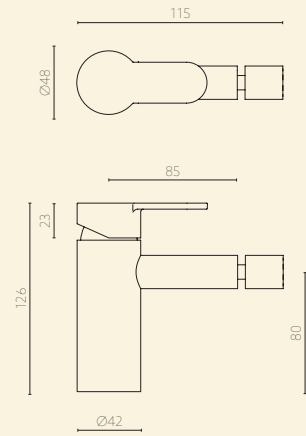

TONO Elements: Brassware

Bidet Mixer

Features:
 Ø35 mm Ceramic cartridge
 Flow rate: 5.7 l/min at 3 bar
 Cartridge reliability meeting:
 European standard EN 817 and
 American standard ASME A112.18.1M
 Adjustable aerator
 Aerator for different building ratings available
 Ni-Cr coating tested to EN 248
 Flexi hose 3/8" connection, length 400mm
 Optional Ø48mm washer included

Bidet Mixer Lever

Features:
 Ø35 mm Ceramic cartridge
 Flow rate: 5.7 l/min at 3 bar
 Cartridge reliability meeting:
 European standard EN 817 and
 American standard ASME A112.18.1M
 Adjustable aerator
 Aerator for different building ratings available
 Ni-Cr coating tested to EN 248
 Flexi hose 3/8" connection, length 400mm
 Optional Ø48mm washer included

*Minimum order 50 pieces

*Minimum order 50 pieces

TONO Elements: Brassware

Floor Mounted Bath Filler with Hand Shower

Features:
 Ø40mm Ceramic cartridge with Integrated diverter
 Spout flow rate: 19 l/min at 3 bar.
 Includes Hand Shower and magnetic bracket
 Hand Shower flow rate: 6,8 l/min at 3 bar
 Adjustable aerator
 Aerator for different building ratings available
 Cartridge reliability meeting:
 European standard EN 817 and
 American standard ASME A112.18.1M
 Ni-Cr coating tested to EN 248