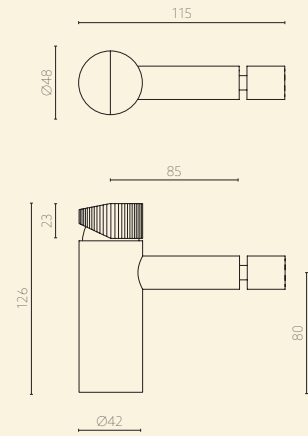

TONO Elements: Brassware

Bidet Mixer

Features:
 Ø35 mm Ceramic cartridge
 Flow rate: 5.7 l/min at 3 bar
 Cartridge reliability meeting:
 European standard EN 817 and
 American standard ASME A112.18.1M
 Adjustable aerator
 Aerator for different building ratings available
 Ni-Cr coating tested to EN 248
 Flexi hose 3/8" connection, length 400mm
 Optional Ø48mm washer included

Bidet Mixer Lever

Features:
 Ø35 mm Ceramic cartridge
 Flow rate: 5.7 l/min at 3 bar
 Cartridge reliability meeting:
 European standard EN 817 and
 American standard ASME A112.18.1M
 Adjustable aerator
 Aerator for different building ratings available
 Ni-Cr coating tested to EN 248
 Flexi hose 3/8" connection, length 400mm
 Optional Ø48mm washer included

*Minimum order 50 pieces

*Minimum order 50 pieces

TONO Elements: Brassware

Floor Mounted Bath Filler with Hand Shower

Features:
 Ø40mm Ceramic cartridge with Integrated diverter
 Spout flow rate: 19 l/min at 3 bar.
 Includes Hand Shower and magnetic bracket
 Hand Shower flow rate: 6,8 l/min at 3 bar
 Adjustable aerator
 Aerator for different building ratings available
 Cartridge reliability meeting:
 European standard EN 817 and
 American standard ASME A112.18.1M
 Ni-Cr coating tested to EN 248