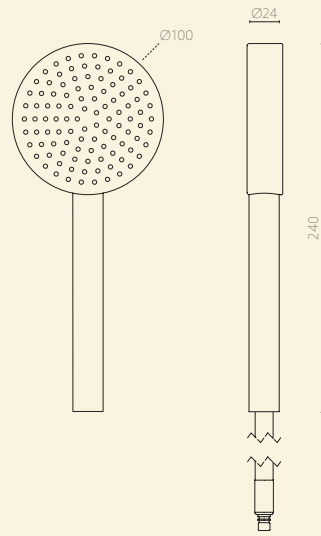

TONO Elements: Brassware

Bath Set

Including:  
Hand Shower  
Grommet  
Hose  
Diverter  
Pair of valves (hot and cold)  
Overflow filler  
Drainage

Related items:  
Krion Bathtub Freestanding

Hand Shower

Features:  
Flow rate: 6.8 l/min at 3 bar  
Ni-Cr coating tested to EN 248

Finishes:

\*Minimum order 50 pieces

Finishes:

\*Minimum order 50 pieces

TONO Elements: Brassware

Deck Mounted Hand Shower Holder

Features:  
For bathtub installation  
Ni-Cr coating tested to EN 248

Finishes:

\*Minimum order 50 pieces

Deck Mounted Diverter

Features:  
2-way diverter  
Ni-Cr coating tested to EN 248

Finishes:

\*Minimum order 50 pieces