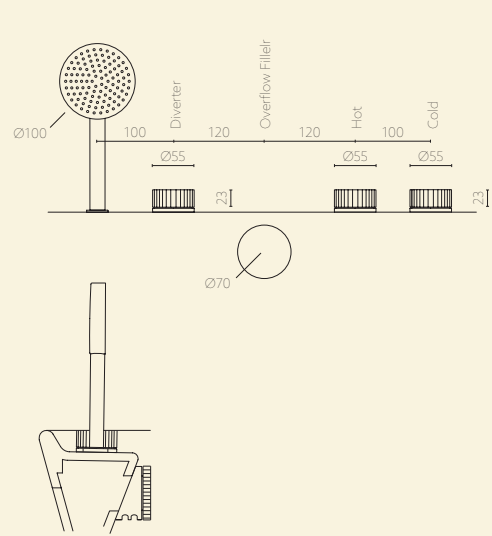

TONO Elements: Brassware

Bath Set

Including:  
Hand Shower  
Grommet  
Hose  
Diverter  
Pair of valves (hot and cold)  
Overflow filler  
Drainage

Related items:  
Krion Bathtub Freestanding

Hand Shower

Features:  
Flow rate: 6.8 l/min at 3 bar  
Ni-Cr coating tested to EN 248

Finishes:

\*Minimum order 50 pieces

Finishes:

\*Minimum order 50 pieces

TONO Elements: Brassware

Deck Mounted Hand Shower Holder

Features:  
For bathtub installation  
Ni-Cr coating tested to EN 248

Finishes:

\*Minimum order 50 pieces

Deck Mounted Diverter

Features:  
2-way diverter  
Ni-Cr coating tested to EN 248

Finishes:

\*Minimum order 50 pieces