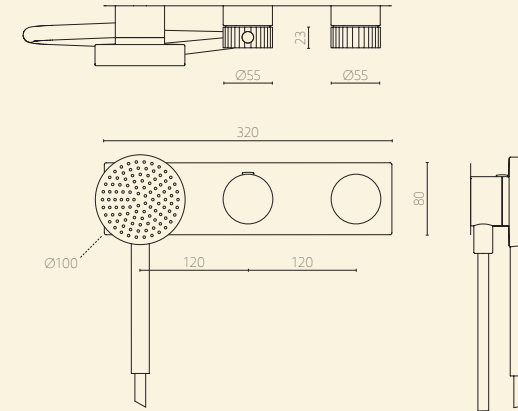

TONO Elements: Brassware

Pair of Deck Mounted Valves (Hot + Cold)

Features:
Ni-Cr coating tested to EN 248

Shower Head 400

Features:
400mm diameter
Flow rate: 18 l/min at 3 bar
450 mm wall installation arm included
Ni-Cr coating tested to EN 248

*Minimum order 50 pieces

*Minimum order 50 pieces

TONO Elements: Brassware

Thermostatic 2-Way Shower Set

Features:
Includes Hand Shower and magnetic bracket
Thermostatic Element flow rate: 25 l/min at 3 bar
Hand Shower flow rate: 6.8 l/min at 3 bar
38°C safety stop
48°C temperature limit
Built-in non-return valves
Cartridge reliability meeting:
European standard EN 1111
Ni-Cr coating tested to EN 248

Hose

1500 mm length

Related items:
Hand Shower
Floor Mounted Bath Filler
Thermostatic Shower Set
Krion Bath Set

*Minimum order 50 pieces

*Minimum order 50 pieces