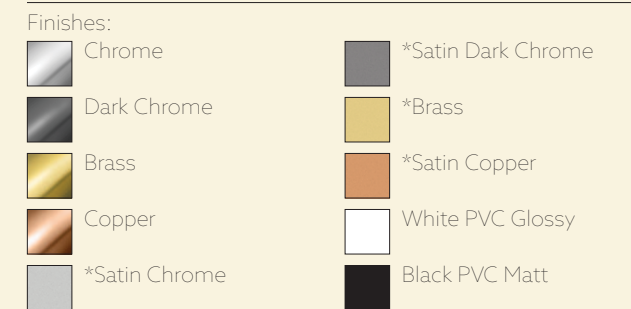

*Minimum order 50 pieces