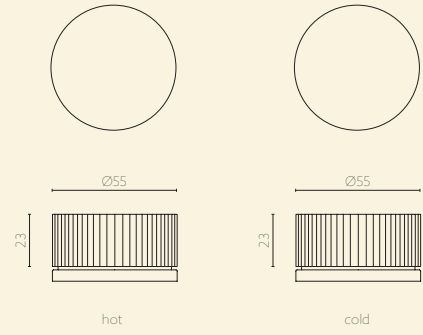

TONO Elements: Brassware

Pair of Deck Mounted Valves (Hot + Cold)

Features:
Ni-Cr coating tested to EN 248

Shower Head 400

Features:
400mm diameter
Flow rate: 18 l/min at 3 bar
450 mm wall installation arm included
Ni-Cr coating tested to EN 248

*Minimum order 50 pieces

*Minimum order 50 pieces

TONO Elements: Brassware

Thermostatic 2-Way Shower Set

Features:
Includes Hand Shower and magnetic bracket
Thermostatic Element flow rate: 25 l/min at 3 bar
Hand Shower flow rate: 6.8 l/min at 3 bar
38°C safety stop
48°C temperature limit
Built-in non-return valves
Cartridge reliability meeting:
European standard EN 1111
Ni-Cr coating tested to EN 248

Hose

1500 mm length

Related items:
Hand Shower
Floor Mounted Bath Filler
Thermostatic Shower Set
Krion Bath Set

*Minimum order 50 pieces

*Minimum order 50 pieces