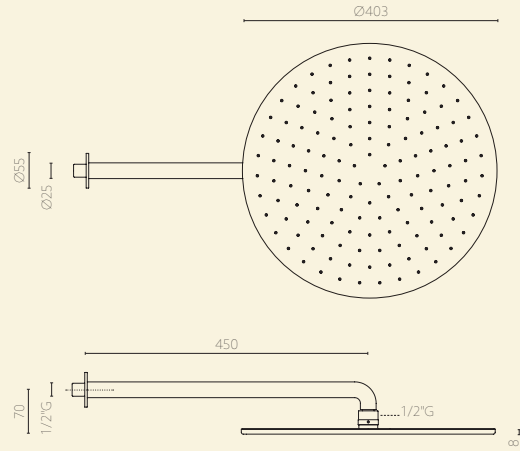

TONO Elements: Brassware

Pair of Deck Mounted Valves (Hot + Cold)

Features:
Ni-Cr coating tested to EN 248

Shower Head 400

Features:
400mm diameter
Flow rate: 18 l/min at 3 bar
450 mm wall installation arm included
Ni-Cr coating tested to EN 248

*Minimum order 50 pieces

*Minimum order 50 pieces

TONO Elements: Brassware

Thermostatic 2-Way Shower Set

Features:
Includes Hand Shower and magnetic bracket
Thermostatic Element flow rate: 25 l/min at 3 bar
Hand Shower flow rate: 6.8 l/min at 3 bar
38°C safety stop
48°C temperature limit
Built-in non-return valves
Cartridge reliability meeting:
European standard EN 1111
Ni-Cr coating tested to EN 248

Hose

1500 mm length

Related items:
Hand Shower
Floor Mounted Bath Filler
Thermostatic Shower Set
Krion Bath Set

*Minimum order 50 pieces

*Minimum order 50 pieces