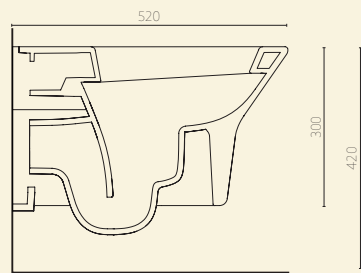

TONO Elements: Sanitaryware

Wall Mounted Toilet

- Features:
- Compatible with 3 - 4.5 litre cisterns
 - Installation onto in-wall carrier system
 - Concealed fixings included
 - Nk Protect/Compact Ceramic Technology
 - Chemical resistant
 - Easy-clean surface

Finishes:

Noken Ceramic®

TONO Elements: Sanitaryware

Wall Mounted Bidet

- Features:
- Clicker waste with ceramic cover included
 - Overflow CL10
 - Installation onto in-wall carrier system
 - Concealed fixings included
 - Nk Protect/Compact Ceramic Technology
 - Chemical resistant
 - Easy-clean surface