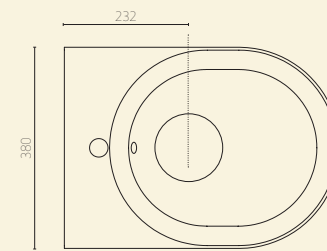

TONO Elements: Sanitaryware

Wall Mounted Toilet

- Features:
- Compatible with 3 - 4.5 litre cisterns
 - Installation onto in-wall carrier system
 - Concealed fixings included
 - Nk Protect/Compact Ceramic Technology
 - Chemical resistant
 - Easy-clean surface

Finishes:

Noken Ceramic®

TONO Elements: Sanitaryware

Wall Mounted Bidet

- Features:
- Clicker waste with ceramic cover included
 - Overflow CL10
 - Installation onto in-wall carrier system
 - Concealed fixings included
 - Nk Protect/Compact Ceramic Technology
 - Chemical resistant
 - Easy-clean surface