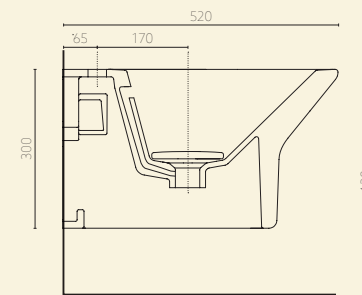

TONO Elements: Sanitaryware

Wall Mounted Toilet

- Features:
- Compatible with 3 - 4.5 litre cisterns
 - Installation onto in-wall carrier system
 - Concealed fixings included
 - Nk Protect/Compact Ceramic Technology
 - Chemical resistant
 - Easy-clean surface

Finishes:

Noken Ceramic®

TONO Elements: Sanitaryware

Wall Mounted Bidet

- Features:
- Clicker waste with ceramic cover included
 - Overflow CL10
 - Installation onto in-wall carrier system
 - Concealed fixings included
 - Nk Protect/Compact Ceramic Technology
 - Chemical resistant
 - Easy-clean surface