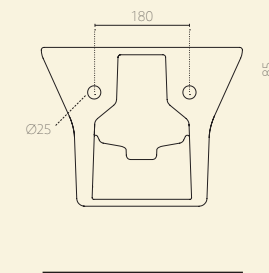

TONO Elements: Sanitaryware

Wall Mounted Toilet

- Features:
- Compatible with 3 - 4.5 litre cisterns
 - Installation onto in-wall carrier system
 - Concealed fixings included
 - Nk Protect/Compact Ceramic Technology
 - Chemical resistant
 - Easy-clean surface

Finishes:

Noken Ceramic®

TONO Elements: Sanitaryware

Wall Mounted Bidet

- Features:
- Clicker waste with ceramic cover included
 - Overflow CL10
 - Installation onto in-wall carrier system
 - Concealed fixings included
 - Nk Protect/Compact Ceramic Technology
 - Chemical resistant
 - Easy-clean surface