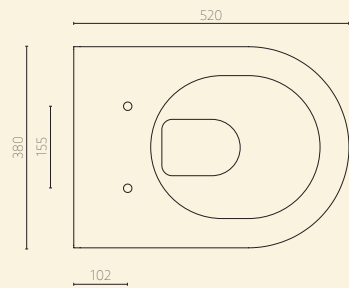

TONO Elements: Sanitaryware

Wall Mounted Toilet

- Features:
- Compatible with 3 - 4.5 litre cisterns
 - Installation onto in-wall carrier system
 - Concealed fixings included
 - Nk Protect/Compact Ceramic Technology
 - Chemical resistant
 - Easy-clean surface

Finishes:

Noken Ceramic®

TONO Elements: Sanitaryware

Wall Mounted Bidet

- Features:
- Clicker waste with ceramic cover included
 - Overflow CL10
 - Installation onto in-wall carrier system
 - Concealed fixings included
 - Nk Protect/Compact Ceramic Technology
 - Chemical resistant
 - Easy-clean surface