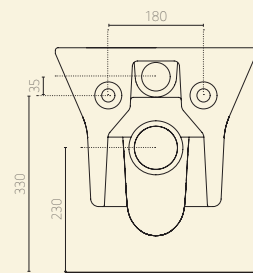

TONO Elements: Sanitaryware

Wall Mounted Toilet

- Features:
- Compatible with 3 - 4.5 litre cisterns
 - Installation onto in-wall carrier system
 - Concealed fixings included
 - Nk Protect/Compact Ceramic Technology
 - Chemical resistant
 - Easy-clean surface

Finishes:

Noken Ceramic®

TONO Elements: Sanitaryware

Wall Mounted Bidet

- Features:
- Clicker waste with ceramic cover included
 - Overflow CL10
 - Installation onto in-wall carrier system
 - Concealed fixings included
 - Nk Protect/Compact Ceramic Technology
 - Chemical resistant
 - Easy-clean surface