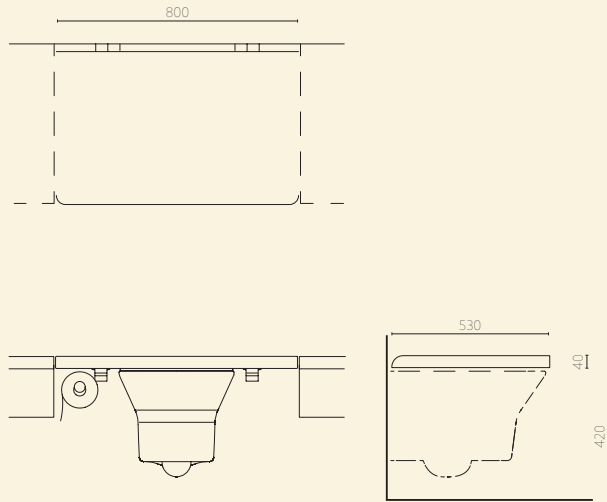

TONO Elements: Sanitaryware

**Toilet Seat and Lid**

Features:  
Soft close mechanism with 10 year warranty  
Extra slim comfort design  
Produced in Formaldehyde

**Timber Toilet Lid for Bench**

Including:  
Toilet seat  
Two soft-close hinges

Related items:  
Wall Mounted Toilet  
Flush Plate  
Bench 800+1600  
Toilet Roll Holder

Finishes:  
Formaldehyde/White

Finishes:  
Maple - Lid  
Oak - Lid  
Walnut - Lid

TONO Elements: Sanitaryware

**Dual Flush Button**

Features:  
Compatible with Noken SMART LINE concealed cistern  
Stainless steel AISI 304

**Toilet Roll Holder**

Related items:  
Wall Mounted Toilet

Finishes:  
Brushed Stainless Steel

Finishes:  
Chrome  
Dark Chrome  
Brass  
Copper  
\*Satin Chrome  
\*Satin Dark Chrome  
\*Satin Brass  
\*Satin Copper