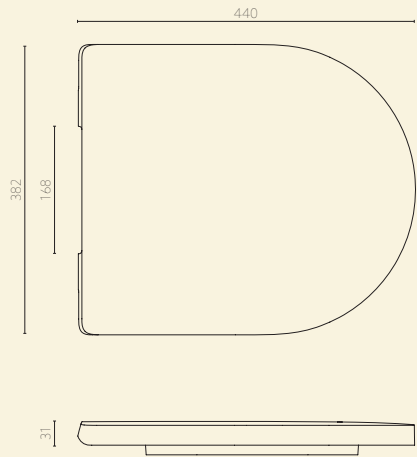

TONO Elements: Sanitaryware

Toilet Seat and Lid

Features:
Soft close mechanism with 10 year warranty
Extra slim comfort design
Produced in Formaldehyde

Timber Toilet Lid for Bench

Including:
Toilet seat
Two soft-close hinges

Related items:
Wall Mounted Toilet
Flush Plate
Bench 800+1600
Toilet Roll Holder

Finishes:
Formaldehyde/White

Finishes:
Maple - Lid
Oak - Lid
Walnut - Lid