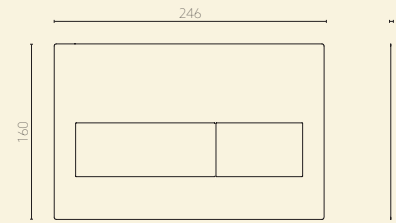

Related items:  
Wall Mounted Toilet  
Flush Plate  
Bench 800+1600  
Toilet Roll Holder

Finishes:  
Formaldehyde/White

Finishes:  
Maple - Lid  
Oak - Lid  
Walnut - Lid

TONO Elements: Sanitaryware

**Dual Flush Button**