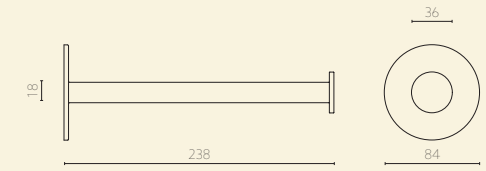

TONO Elements: Sanitaryware

**Toilet Seat and Lid**

Features:  
Soft close mechanism with 10 year warranty  
Extra slim comfort design  
Produced in Formaldehyde

**Timber Toilet Lid for Bench**

Including:  
Toilet seat  
Two soft-close hinges

Related items:  
Wall Mounted Toilet  
Flush Plate  
Bench 800+1600  
Toilet Roll Holder

Finishes:  
Formaldehyde/White

Finishes:  
Maple - Lid  
Oak - Lid  
Walnut - Lid

TONO Elements: Sanitaryware

**Dual Flush Button**

Features:  
Compatible with Noken SMART LINE concealed cistern  
Stainless steel AISI 304

**Toilet Roll Holder**

Related items:  
Wall Mounted Toilet

Finishes:  
Brushed Stainless Steel

Finishes:  
Chrome  
Dark Chrome  
Brass  
Copper  
\*Satin Chrome  
\*Satin Dark Chrome  
\*Satin Brass  
\*Satin Copper