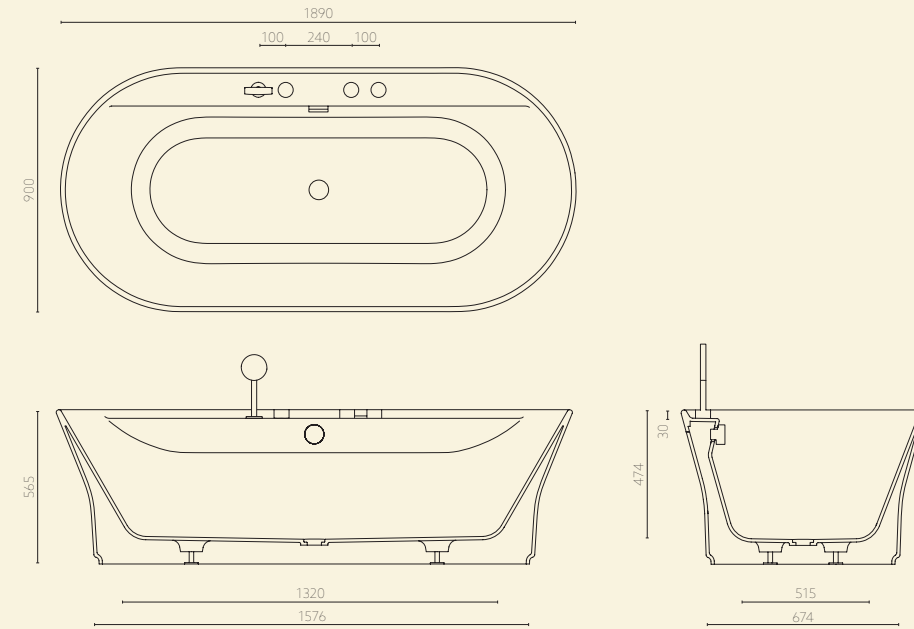

**TONO Elements: Bathtubs**

**Acrylic Freestanding Bathtub**

Features:  
 Double-ended design with central drain  
 Integrated shelf  
 Waste and overflow included

\*Minimum order 50 pieces

**TONO Elements: Bathtubs**

**Krion Freestanding Bathtub**

Features:  
 Double-ended design with central drain  
 Integrated shelf  
 Integrated Hot and Cold valves  
 2-way diverter and Hand Shower Set  
 Integrated drain with overflow/filler  
 Krion® Stone is Greenguard Gold Certified  
 Ni-Cr coating tested to EN 248