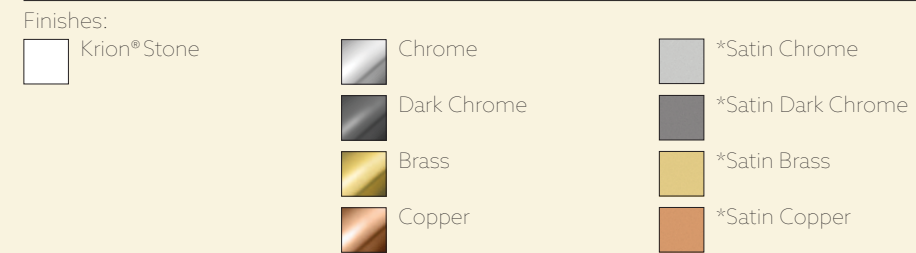

*Minimum order 50 pieces