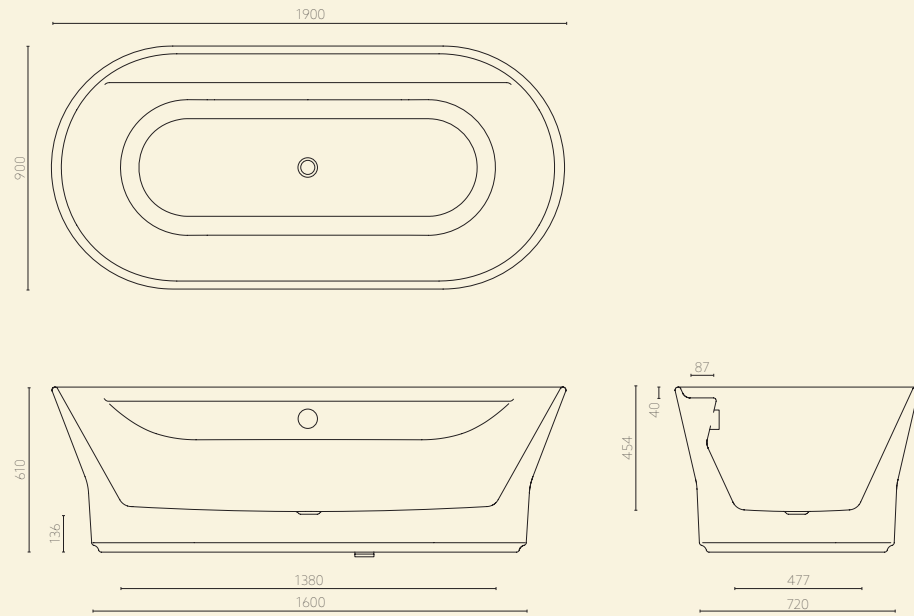

**TONO Elements: Bathtubs**

**Acrylic Freestanding Bathtub**

Features:  
 Double-ended design with central drain  
 Integrated shelf  
 Waste and overflow included

\*Minimum order 50 pieces

**TONO Elements: Bathtubs**

**Krion Freestanding Bathtub**

Features:  
 Double-ended design with central drain  
 Integrated shelf  
 Integrated Hot and Cold valves  
 2-way diverter and Hand Shower Set  
 Integrated drain with overflow/filler  
 Krion® Stone is Greenguard Gold Certified  
 Ni-Cr coating tested to EN 248