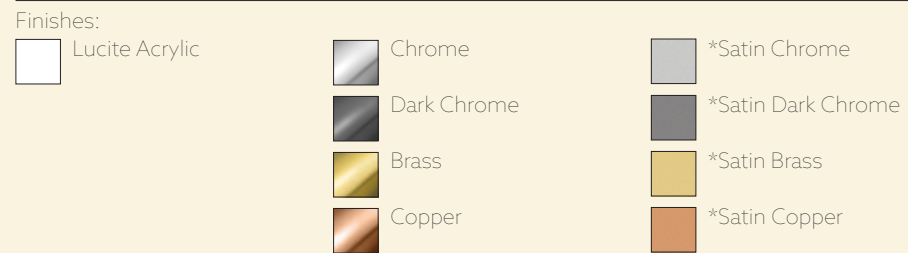

**TONO Elements: Bathtubs**

**Acrylic Freestanding Bathtub**

Features:  
 Double-ended design with central drain  
 Integrated shelf  
 Waste and overflow included

\*Minimum order 50 pieces

**TONO Elements: Bathtubs**

**Krion Freestanding Bathtub**

Features:  
 Double-ended design with central drain  
 Integrated shelf  
 Integrated Hot and Cold valves  
 2-way diverter and Hand Shower Set  
 Integrated drain with overflow/filler  
 Krion® Stone is Greenguard Gold Certified  
 Ni-Cr coating tested to EN 248