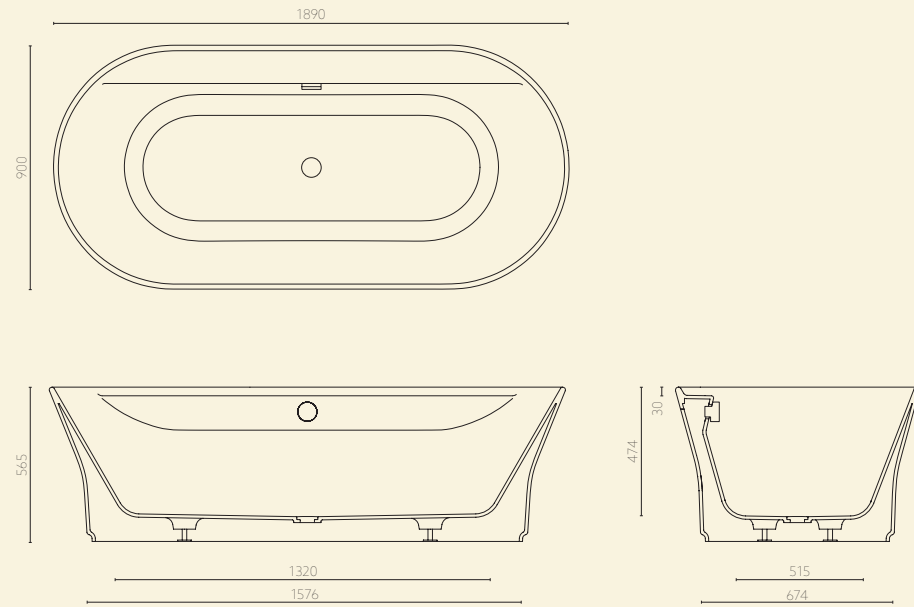

TONO Elements: Bathtubs

Krion Freestanding Bathtub

Features:
 Double-ended design with central drain
 Integrated shelf
 Integrated drain with overflow
 Krion® Stone is Greenguard Gold Certified
 Ni-Cr coating tested to EN 248
 Available with Floor Mounted Bath Filler (see page 87)

Finishes:

 Krion® Stone	 Chrome	 *Satin Chrome
	 Dark Chrome	 *Satin Dark Chrome
	 Brass	 *Satin Brass
	 Copper	 *Satin Copper

*Minimum order 50 pieces

TONO Elements: Bathtubs

Stone Freestanding Bathtub

Features:
 Integrated shelf
 Hand finished matt surface
 Stone Protection coating to resist stains and bacteria
 Installation Kit included
 Without overflow