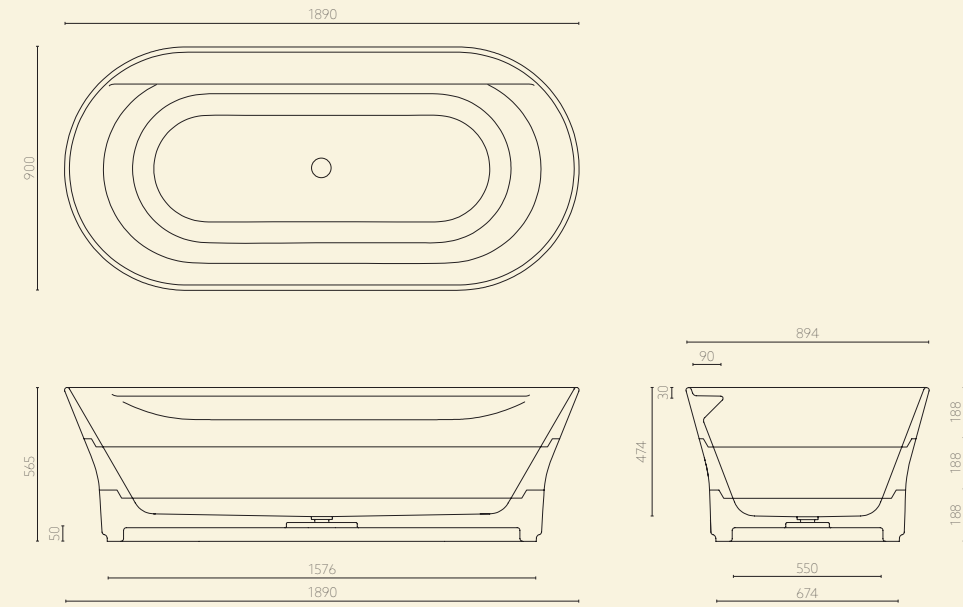

TONO Elements: Bathtubs

Krion Freestanding Bathtub

Features:
 Double-ended design with central drain
 Integrated shelf
 Integrated drain with overflow
 Krion® Stone is Greenguard Gold Certified
 Ni-Cr coating tested to EN 248
 Available with Floor Mounted Bath Filler (see page 87)

Finishes:

 Krion® Stone	 Chrome	 *Satin Chrome
	 Dark Chrome	 *Satin Dark Chrome
	 Brass	 *Satin Brass
	 Copper	 *Satin Copper

*Minimum order 50 pieces

TONO Elements: Bathtubs

Stone Freestanding Bathtub

Features:
 Integrated shelf
 Hand finished matt surface
 Stone Protection coating to resist stains and bacteria
 Installation Kit included
 Without overflow