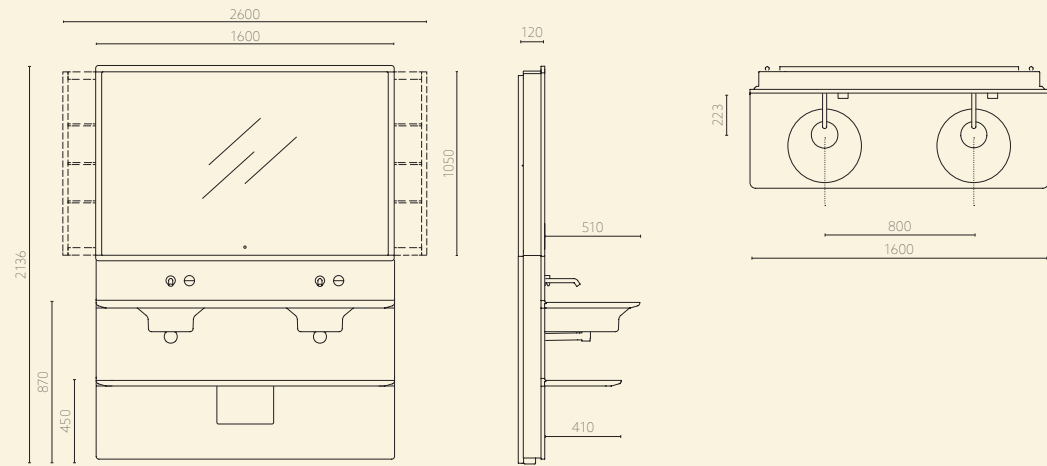

TONO One

TONO One

Krion Sink 1600

- Features:
- Flow rate: 5.7 l/min at 3 bar
 - Double wash basin with storage shelf
 - Overflow CL10
 - Clicker waste with Krion® covers included
 - Water pipes and bottle trap drain included
 - Lower access for maintenance
 - Adjustable wall mounted frame
 - Two vertical drawers with shelves
 - 110/240 V shaver socket within drawer
 - 100/240 V - 50/60 Hz 80W
 - IP 44 Electrics - IP 65 LED Light color: 3000°K
 - Integrated Mirror Demister
 - On/Off IR Sensor with timer
 - Wall mounted spouts and mixers
 - Ni-Cr coating EN 248 compliance
 - Krion®Stone is Greenguard Gold Certified

*Minimum order 50 pieces

Stone Sink 1600

- Features:
- Flow rate: 5.7 l/min at 3 bar
 - Double wash basin with storage shelf
 - Stone cover available with fixed waste
 - Water pipes and bottle trap drain included
 - Lower access for maintenance
 - Adjustable wall mounted frame
 - Two vertical drawers with shelves
 - 110/240 V shaver socket within drawer
 - 100/240 V - 50/60 Hz 80W
 - IP 44 Electrics - IP 65 LED Light color: 3000°K
 - Integrated Mirror Demister
 - On/Off IR Sensor with timer
 - Wall mounted spouts and mixers
 - Ni-Cr coating EN 248 compliance
 - Without overflow
 - Hand finished matt surface
 - Stone Protection coating to resist stains and bacteria