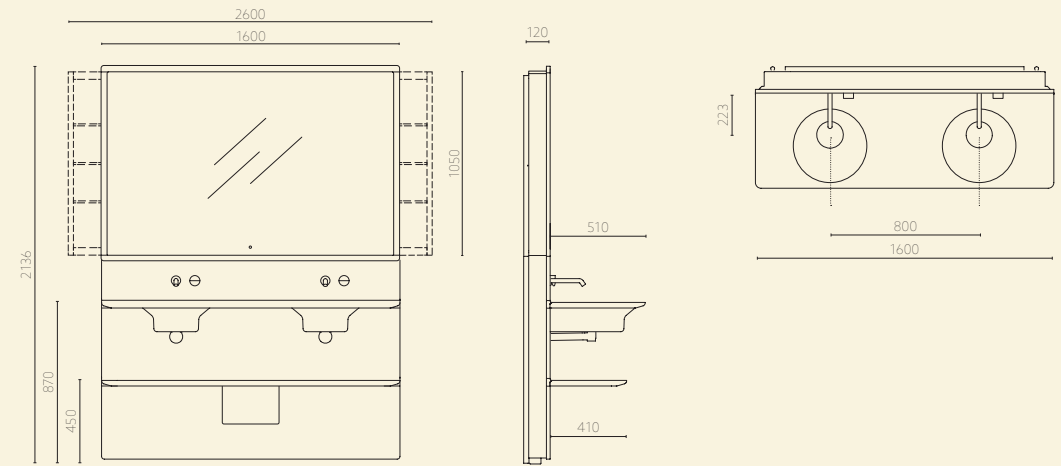

TONO One

TONO One

Krion Sink 1600

- Features:
- Flow rate: 5.7 l/min at 3 bar
 - Double wash basin with storage shelf
 - Overflow CL10
 - Clicker waste with Krion® covers included
 - Water pipes and bottle trap drain included
 - Lower access for maintenance
 - Adjustable wall mounted frame
 - Two vertical drawers with shelves
 - 110/240 V shaver socket within drawer
 - 100/240 V - 50/60 Hz 80W
 - IP 44 Electrics - IP 65 LED Light color: 3000°K
 - Integrated Mirror Demister
 - On/Off IR Sensor with timer
 - Wall mounted spouts and mixers
 - Ni-Cr coating EN 248 compliance
 - Krion®Stone is Greenguard Gold Certified

*Minimum order 50 pieces

Stone Sink 1600

- Features:
- Flow rate: 5.7 l/min at 3 bar
 - Double wash basin with storage shelf
 - Stone cover available with fixed waste
 - Water pipes and bottle trap drain included
 - Lower access for maintenance
 - Adjustable wall mounted frame
 - Two vertical drawers with shelves
 - 110/240 V shaver socket within drawer
 - 100/240 V - 50/60 Hz 80W
 - IP 44 Electrics - IP 65 LED Light color: 3000°K
 - Integrated Mirror Demister
 - On/Off IR Sensor with timer
 - Wall mounted spouts and mixers
 - Ni-Cr coating EN 248 compliance
 - Without overflow
 - Hand finished matt surface
 - Stone Protection coating to resist stains and bacteria