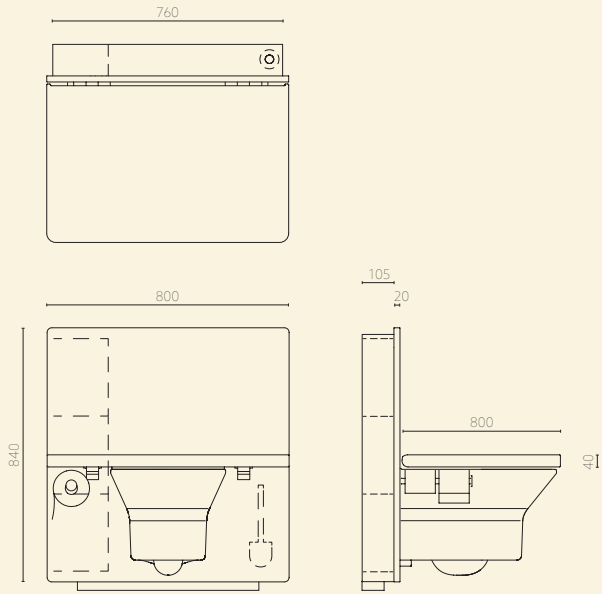

TONO One

Krion Toilet 800

- Features:
- Adjustable wall mounted frame
 - Cistern and push button
 - Side door with push-pull
 - Toilet brush and holder
 - Toilet roll holder
 - Timber lid with soft-close hinges
 - Krion®Stone is Greenguard Gold Certified

TONO One

Stone Toilet 800

- Features:
- Adjustable wall mounted frame
 - Cistern and push button
 - Side door with push-pull
 - Toilet brush and holder
 - Toilet roll holder
 - Timber lid with soft-close hinges
 - Hand finished matt surface
 - Stone Protection coating to resist stains and bacteria