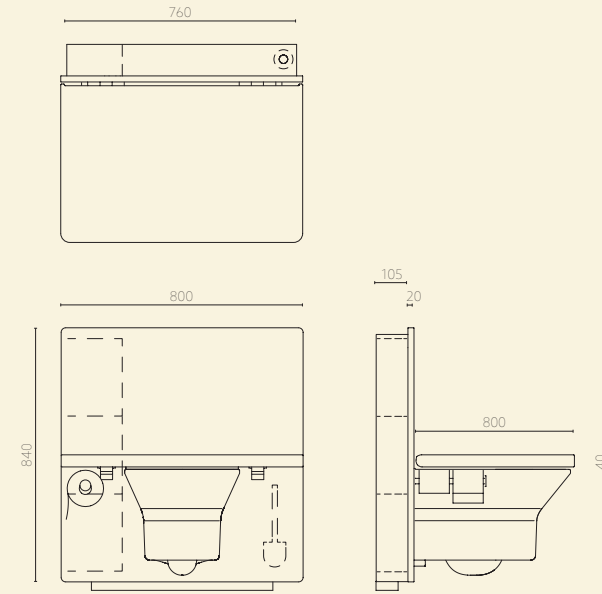

TONO One

Krion Toilet 800

- Features:
- Adjustable wall mounted frame
 - Cistern and push button
 - Side door with push-pull
 - Toilet brush and holder
 - Toilet roll holder
 - Timber lid with soft-close hinges
 - Krion®Stone is Greenguard Gold Certified

TONO One

Stone Toilet 800

- Features:
- Adjustable wall mounted frame
 - Cistern and push button
 - Side door with push-pull
 - Toilet brush and holder
 - Toilet roll holder
 - Timber lid with soft-close hinges
 - Hand finished matt surface
 - Stone Protection coating to resist stains and bacteria